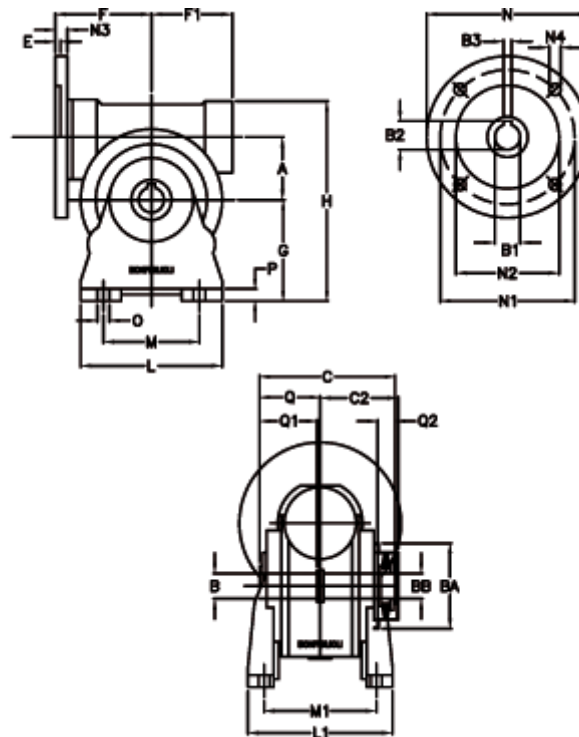

Article number: 390204410022336

Description: Worm Gear with Torque Limiter
VF 44-L2-A-100-P63B14

Measures

a = 44.60	C2 = 48	L1 = 98.0	O = 8.5
B = 18	Description = VF 44A-xx-63B14	m = 52	P = 10
B1 E7 = 11	E = 2.0	M1 = 81.0	Q = 32.0
B2 = 12.8	F = 65	N = 90	Q1 = 32
B3 H9 = 4	F1 = 54	N1 = 75	Q2 = 12
BA = 40	g = 72	N2 = 60	
BB H7 = 11	H = 143	N3 = 8.0	
C = 79	L = 90	N4 = 5,5	